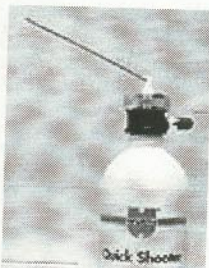

Order Information

SHARPSHOOTER SPRAYER

8911102

- 32oz. capacity & adjustable nozzle.
- Ideal for use with WURTH Brake cleaner, Rost Off, & more.
- Also available for the Sharpshooter: Rebuild Kit # 89111021. Flexible Wand 12" # 9111020. Replacement Nozzle # 89111023. Refill Pot, 1Qt. # 89111022

Order Information

QUICK SHOOTER

#8911200

- 16 oz. capacity, refillable, and reusable.
- Ideal for use with WURTH Brake Cleaner, Rost Off, & more
- Also available for the

ROST OFF PUMP BOTTLE

#891503

- For use with WURTH Rost Off. 1 liter capacity pump spray container.
- Variable spray head