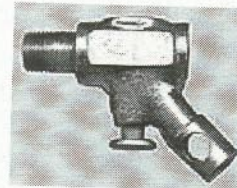

Order Information

SHARPSHOOTER SPRAYER

8911102

- 32oz. capacity & adjustable nozzle.
- Ideal for use with WURTH Brake cleaner, Rost Off, & more.
- Also available for the Sharpshooter: Rebuild Kit # 89111021. Flexible Wand 12" # 9111020. Replacement Nozzle # 89111023. Refill Pot, 1Qt. # 89111022

Order Information

QUICK SHOOTER

#8911200

- 16 oz. capacity, refillable, and reusable.
- Ideal for use with WURTH Brake Cleaner, Rost Off, & more
- Also available for the

ROST OFF PUMP BOTTLE

#891503

- For use with WURTH Rost Off. 1 liter capacity pump spray container.
- Variable spray head

Order Information

INLINE BLOW GUN

#7150111

- Instant air when sanding, grinding or drilling without having to change tools.
- Small, compact and handy.
- Use with 3/8" Nipple # 6992538

Order Information

COLOR AIR BLOW GUN