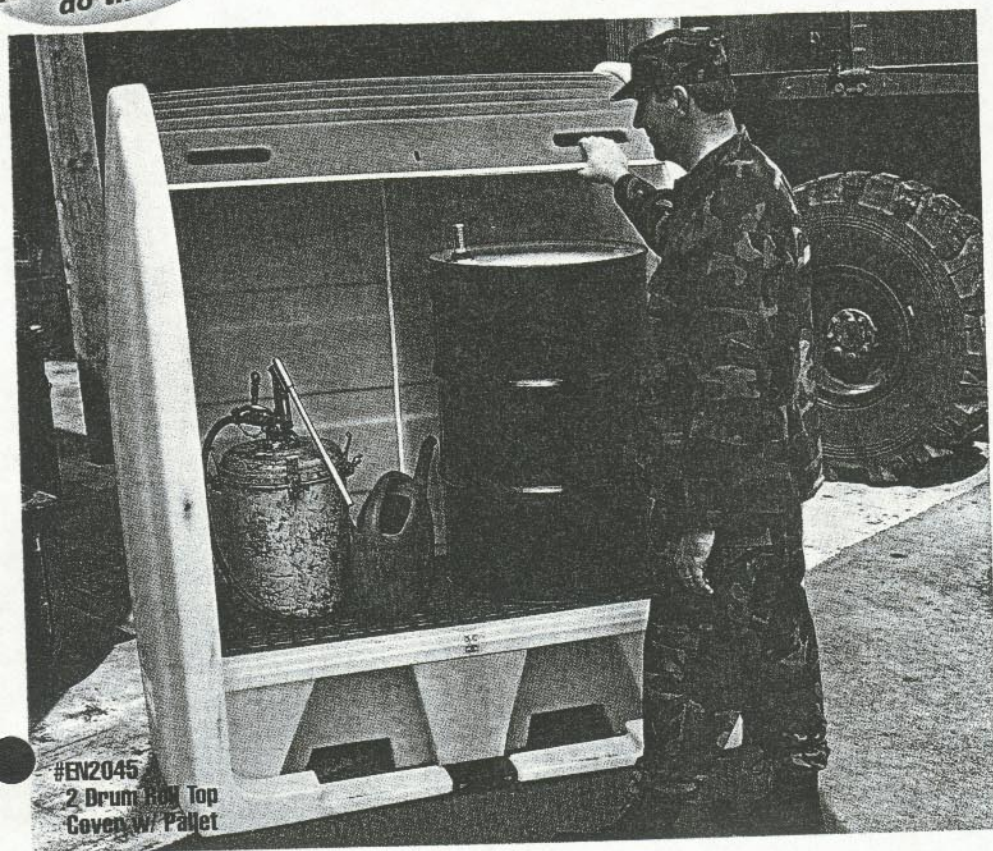

Materials Handling

Create a safer workplace with proper handling, storage and transportation of materials.
Save thousands of dollars in clean up costs, wasted materials & regulatory fines!

Front load and top load...can theirs do that?

Storage & Containment