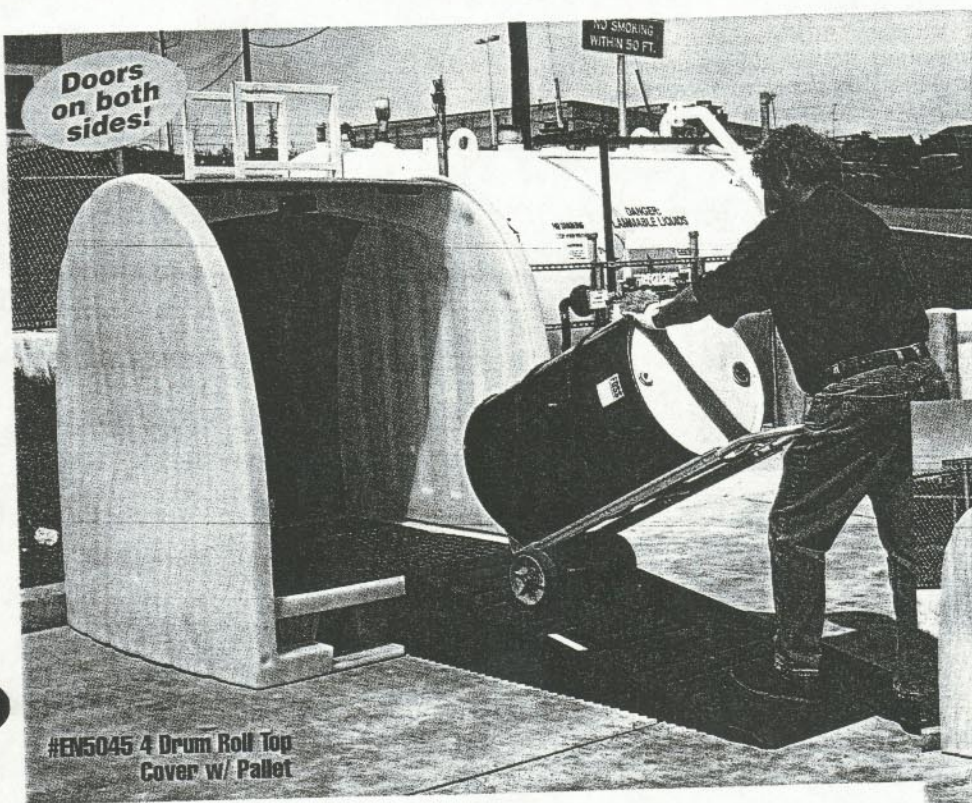

#EN2045
2 Drum Roll Top
Cover w/ Pallet

4 DRUM ROLL TOP COVER W/ PALLET & DRAIN

EN5046	$889	$805	300	73

#EN5045 4 Drum Roll Top
Cover w/ Pallet