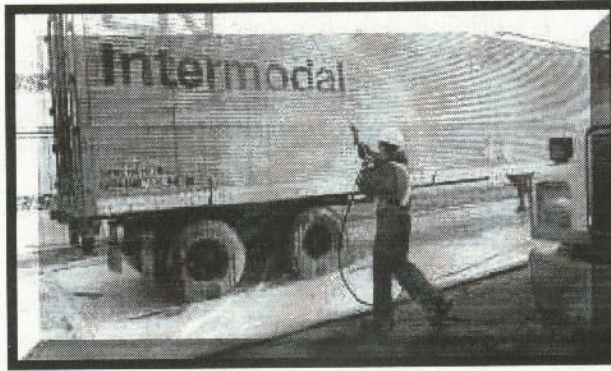

About E.C.S.

Environmental Cleaning Systems Inc. is a leading North American manufacturer specializing in patented, portable containment products and methodologies for the mobile contract cleaning and de-icing industry.

The parent company, *Rexdale Mobile Truck Wash Inc.*, utilizes Latimat® containment products and methodologies in their environmentally friendly cleaning business. With over 25 employees, it is a well established company serving Ontario since 1966.