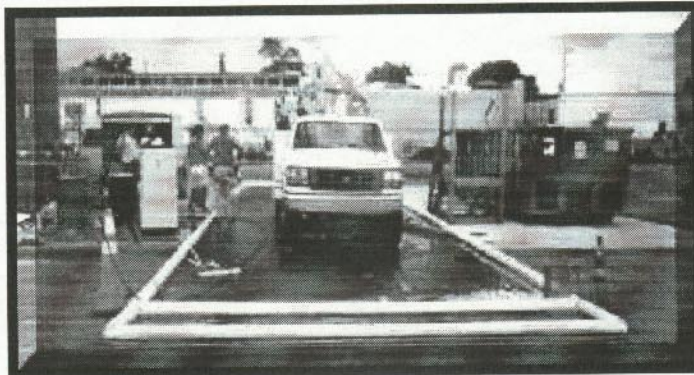

The parent company, *Rexdale Mobile Truck Wash Inc.*, utilizes Latimat® containment products and methodologies in their environmentally friendly cleaning business. With over 25 employees, it is a well established company serving Ontario since 1966.